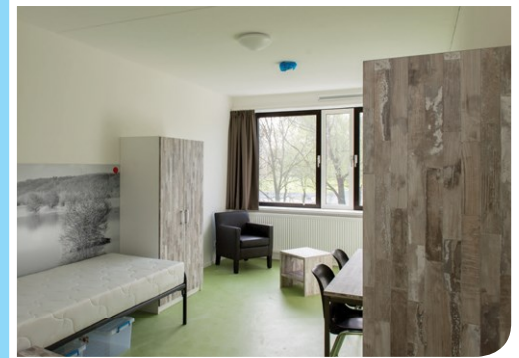

INVENTORY FOR ACCOMMODATE STUDIOS

Bed (size 90 x 200 cm) made upon arrival

Mattress (with protective cover)

Sheets and pillow

Bedside table

Wardrobe with clothes hangers

Coat rack

Desk

Desk chair

Bookcase

Armchair

Suspension system

Window coverings

Shower curtain

Cooker

Refrigerator

Microwave

Tableware, cutlery, kitchen utensils, pans

Desk lamp

Bed lamp

Standing lamp

Ceiling light room/kitchen/bathroom

Memo board

Small waste basket bathroom/kitchen

Waste basket

Dustpan and brush

Bucket, mop, broom

Toilet brush

Starter pack (available upon arrival)

Toilet paper

Tea/coffee/sugar/milk (and drinkable water from the tap)

Dish soap

Tea towel

Dishcloth

Dishwashing brush

DUWO
specialist in student housing